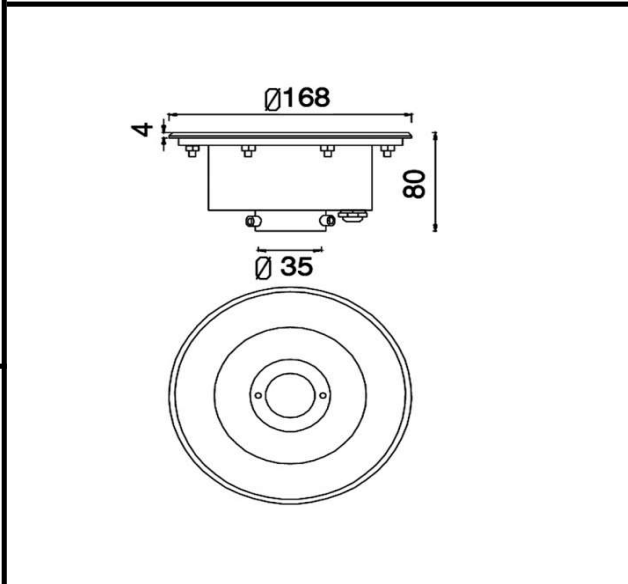

Sovitron Interior Pvt.Ltd.

Model Name	EDGE-3433 / DL-OYS-3433-6
Description	UNDER WATER LIGHT (DONUT)

Technical description	Image
-----------------------	-------

Dimension	Dia=168mm H=80mm
Frame	Aluminum die cast
Color Tempertaure	3000K
Power	6W
Total Luminous Flux	390 lm
Efficacy	65 lm/W
IP rating	68
Color Rendering	≥80
Mounting	Recessed
Optics	Clear glass
Dimming	NON-Dimmable
Operating Voltage	DC24V
Standard Lifetime	L70 minimum at 50,000 burning hours

Remarks:-

Dimension diagram

Address: Plot #7 Saroorpur-Nangla Industrial Area,Ballabgarh-Sohna Road,Faridabad-121005
Email: info@sovitron.com